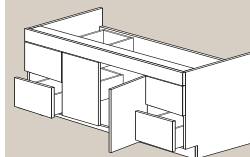

4 Drawer/Double Door Base Cabinet