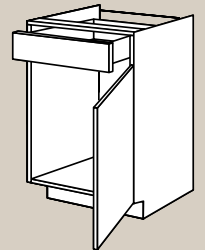

Drawer/Single Door Base Cabinet