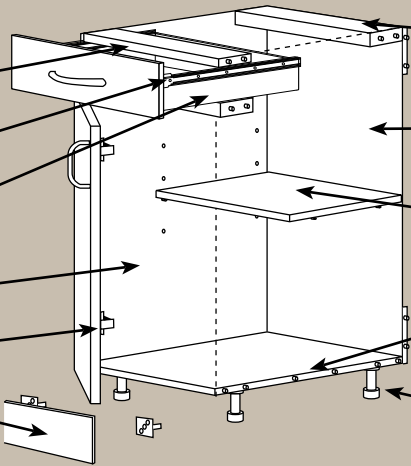

### FEATURES

front edges are PVC edged

blumatic self closing feature

blum metabox (epoxy coated steel drawer sides)

100% melamine interior

blum clip-on hinges

clip-on melamine toekick (simply mitre and glue the corners)