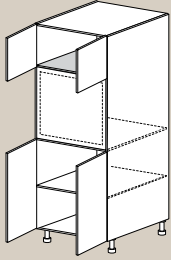

CABINET CONFIGURATIONS

Single Oven Cabinets

OS3384 84" high
OS3394 94" high